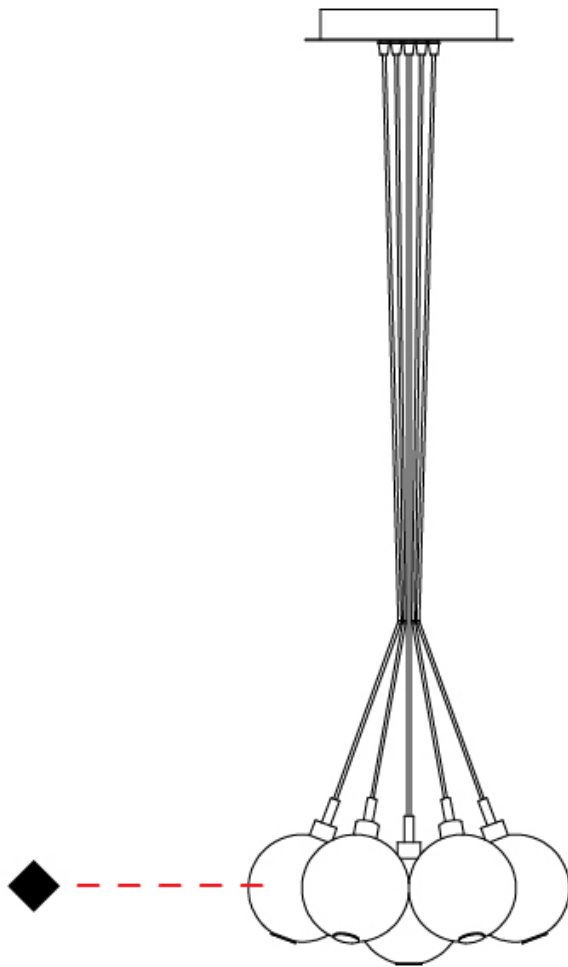

OSCURA - 7 LIGHT CLUSTER SUSPENSION

D141138-

PROJECT

TYPE

SPECIFIER

QUANTITY

DATE

D