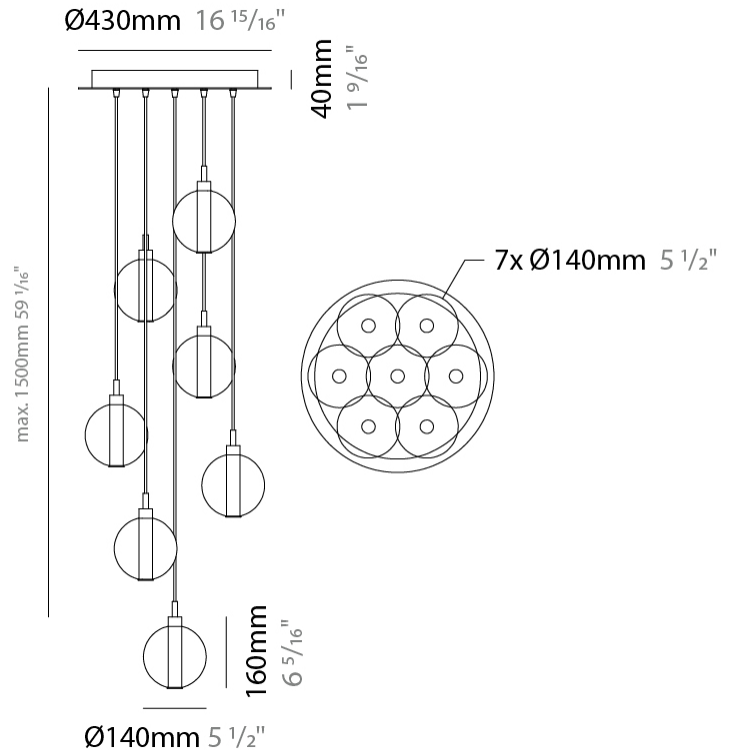

PROJECT	
TYPE	
SPECIFIER	
QUANTITY	
DATE	

OSCURA - 7 LIGHT MULTIPLE SUSPENSION

D141143-

base number Finish
Options

1. To build a product code in our configurator select the specify button on the base model # product page
2. To build a manual product code on this datasheet choose from the options listed below in blue font and add the suffix to the base model #

GENERAL

Series: Oscura
Subseries: Oscura - 7 Light Multiple
Brand: Cangini & Tucci
Division: Design
Mounting Type: Suspension
Mounting Location: Ceiling
Subcategory: Pendant

PHYSICAL

Shape: Round
Diameter (mm): 460
Diameter (in): 18 7/8
Height (mm): 160
Height (in): 5 7/8
Max. Overall Height (mm): 1660
Max. Overall Height (in): 64 15/16
Light Distribution: Omnidirectional
Weight (kg): 4.9
Weight (lbs): 10.8
Fixture Finish: [AMB](#) / [BLK](#) / [BRZ](#) / [GLD](#) / [GRN](#) / [PNK](#) / [RGD](#) / [RUB](#) / [SKB](#) / [SMK](#) / [STE](#) / [TOB](#) / [TRA](#)
Holder Finish: PSS
Fixture Material: Glass / Metal
Cable Details: 1500mm cable

ELECTRICAL

Number of Lamps: 7
Lamp Type: LED Retrofit
Bulb Included: Bulb Not Included
Total Output Wattage (W): 28
Max. Wattage Per Lamp (W): 4
Lamp Base: G9
Input Voltage (V): 120

LED

OPTICAL

RATINGS AND CERTIFICATIONS

Certified By: Certified for North American Standards
IP rating: IP20