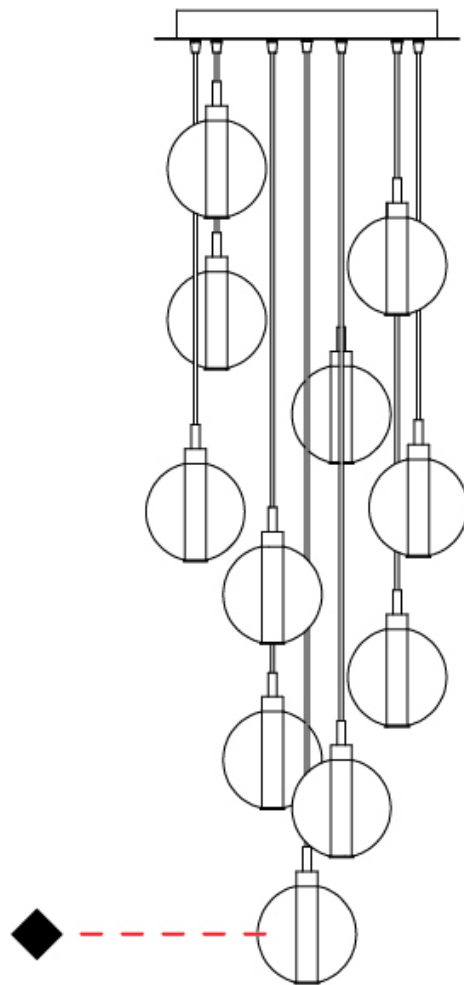

OSCURA - 11 LIGHT MULTIPLE SUSPENSION

D141145-

PROJECT

TYPE

SPECIFIER

QUANTITY

DATE

D