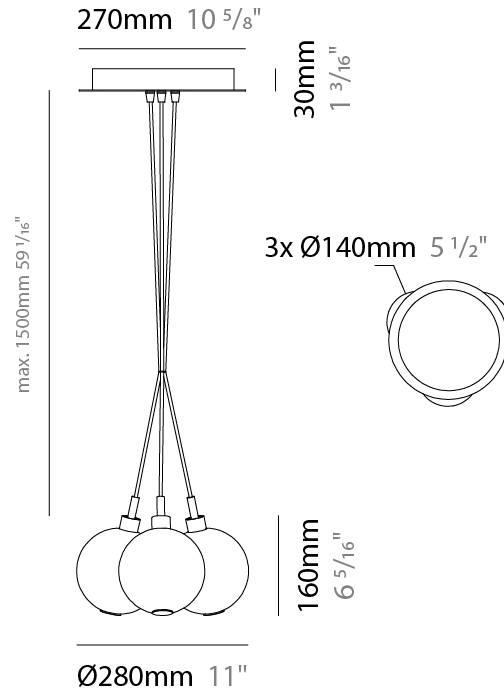

PROJECT	_____
TYPE	_____
SPECIFIER	_____
QUANTITY	_____
DATE	_____

OSCURA - 3 LIGHT CLUSTER SUSPENSION

D141137-

base number Finish
Options

1. To build a product code in our configurator select the specify button on the base model # product page
2. To build a manual product code on this datasheet choose from the options listed below in blue font and add the suffix to the base model #

GENERAL

Series: Oscura
Subseries: Oscura - 3 Light Cluster
Brand: Cangini & Tucci
Division: Design
Mounting Type: Suspension
Mounting Location: Ceiling
Subcategory: Pendant

PHYSICAL

Shape: Round
Diameter (mm): 270
Diameter (in): 10 ⁵/₈
Height (mm): 160
Height (in): 6 ⁵/₁₆
Max. Overall Height (mm): 1660
Max. Overall Height (in): 65 ³/₈
Light Distribution: Omnidirectional
Weight (kg): 2.25
Weight (lbs): 4.96
Fixture Finish: AMB / BLK / BRZ / GLD / GRN / PNK / RGD / RUB / SKB / SMK / STE / TOB / TRA
Holder Finish: PSS
Fixture Material: Glass / Metal
Cable Details: 1500mm cable

ELECTRICAL

Number of Lamps: 3
Lamp Type: LED Retrofit
Bulb Included: Bulb Not Included
Total Output Wattage (W): 12
Max. Wattage Per Lamp (W): 4
Lamp Base: G9
Input Voltage (V): 120

LED

OPTICAL

RATINGS AND CERTIFICATIONS

Certified By: Certified for North American Standards
IP rating: IP20