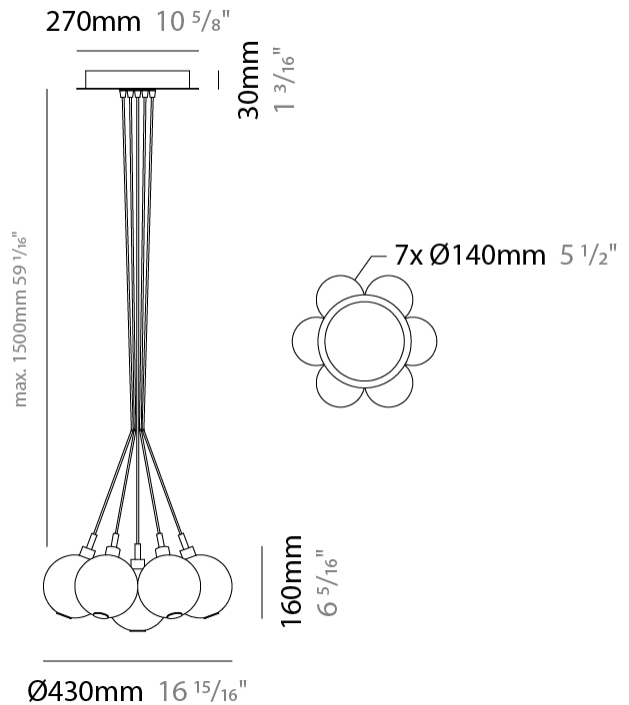

PROJECT	
TYPE	
SPECIFIER	
QUANTITY	
DATE	

OSCURA - 7 LIGHT CLUSTER SUSPENSION

D141138-

base number   Finish
Options

1. To build a product code in our configurator select the specify button on the base model # product page
2. To build a manual product code on this datasheet choose from the options listed below in blue font and add the suffix to the base model #

GENERAL

Series: Oscura
Subseries: Oscura - 7 Light Cluster
Brand: Cangini & Tucci
Division: Design
Mounting Type: Suspension
Mounting Location: Ceiling
Subcategory: Pendant

PHYSICAL

Shape: Round
Diameter (mm): 430
Diameter (in): 16 ¹⁵/₁₆
Height (mm): 160
Height (in): 6 ⁵/₁₆
Max. Overall Height (mm): 1660
Max. Overall Height (in): 65 ³/₈
Light Distribution: Omnidirectional
Weight (kg): 4
Weight (lbs): 8.82
Fixture Finish: AMB / BLK / BRZ / GLD / GRN / PNK / RGD / RUB / SKB /
SMK / STE / TOB / TRA
Holder Finish: PSS
Fixture Material: Glass / Metal
Cable Details: 1500mm cable

ELECTRICAL

Number of Lamps: 7
Lamp Type: LED Retrofit
Bulb Included: Bulb Not Included
Total Output Wattage (W): 28
Max. Wattage Per Lamp (W): 4
Lamp Base: G9
Input Voltage (V): 120

LED

OPTICAL

RATINGS AND CERTIFICATIONS

Certified By: Certified for North American Standards
IP rating: IP20