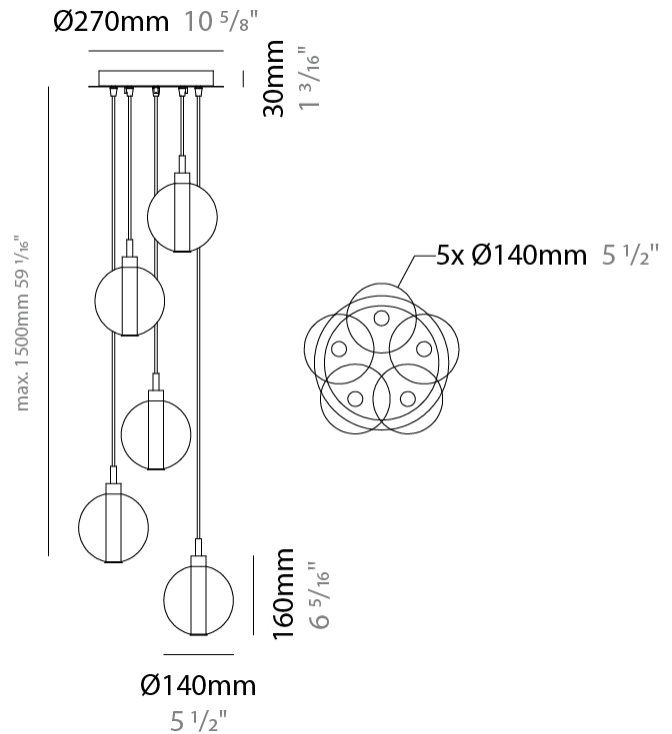

PROJECT	
TYPE	
SPECIFIER	
QUANTITY	
DATE	

OSCURA - 5 LIGHT MULTIPLE SUSPENSION

D141142-

base number Finish
Options

1. To build a product code in our configurator select the specify button on the base model # product page
2. To build a manual product code on this datasheet choose from the options listed below in blue font and add the suffix to the base model #

GENERAL

Series: Oscura
Subseries: Oscura - 5 Light Multiple
Brand: Cangini & Tucci
Division: Design
Mounting Type: Suspension
Mounting Location: Ceiling
Subcategory: Pendant

PHYSICAL

Shape: Round
Diameter (mm): 270
Diameter (in): 10 ⁵/₈
Height (mm): 160
Height (in): 5 ⁷/₈
Max. Overall Height (mm): 1660
Max. Overall Height (in): 64 ¹⁵/₁₆
Light Distribution: Omnidirectional
Weight (kg): 2.7
Weight (lbs): 5.95
Fixture Finish: [AMB](#) / [BLK](#) / [BRZ](#) / [GLD](#) / [GRN](#) / [PNK](#) / [RGD](#) / [RUB](#) / [SKB](#) / [SMK](#) / [STE](#) / [TOB](#) / [TRA](#)
Holder Finish: PSS
Fixture Material: Glass / Metal
Cable Details: 1500mm cable

ELECTRICAL

Number of Lamps: 5
Lamp Type: LED Retrofit
Bulb Included: Bulb Not Included
Total Output Wattage (W): 20
Max. Wattage Per Lamp (W): 4
Lamp Base: G9
Input Voltage (V): 120

LED

OPTICAL

RATINGS AND CERTIFICATIONS

Certified By: Certified for North American Standards
IP rating: IP20